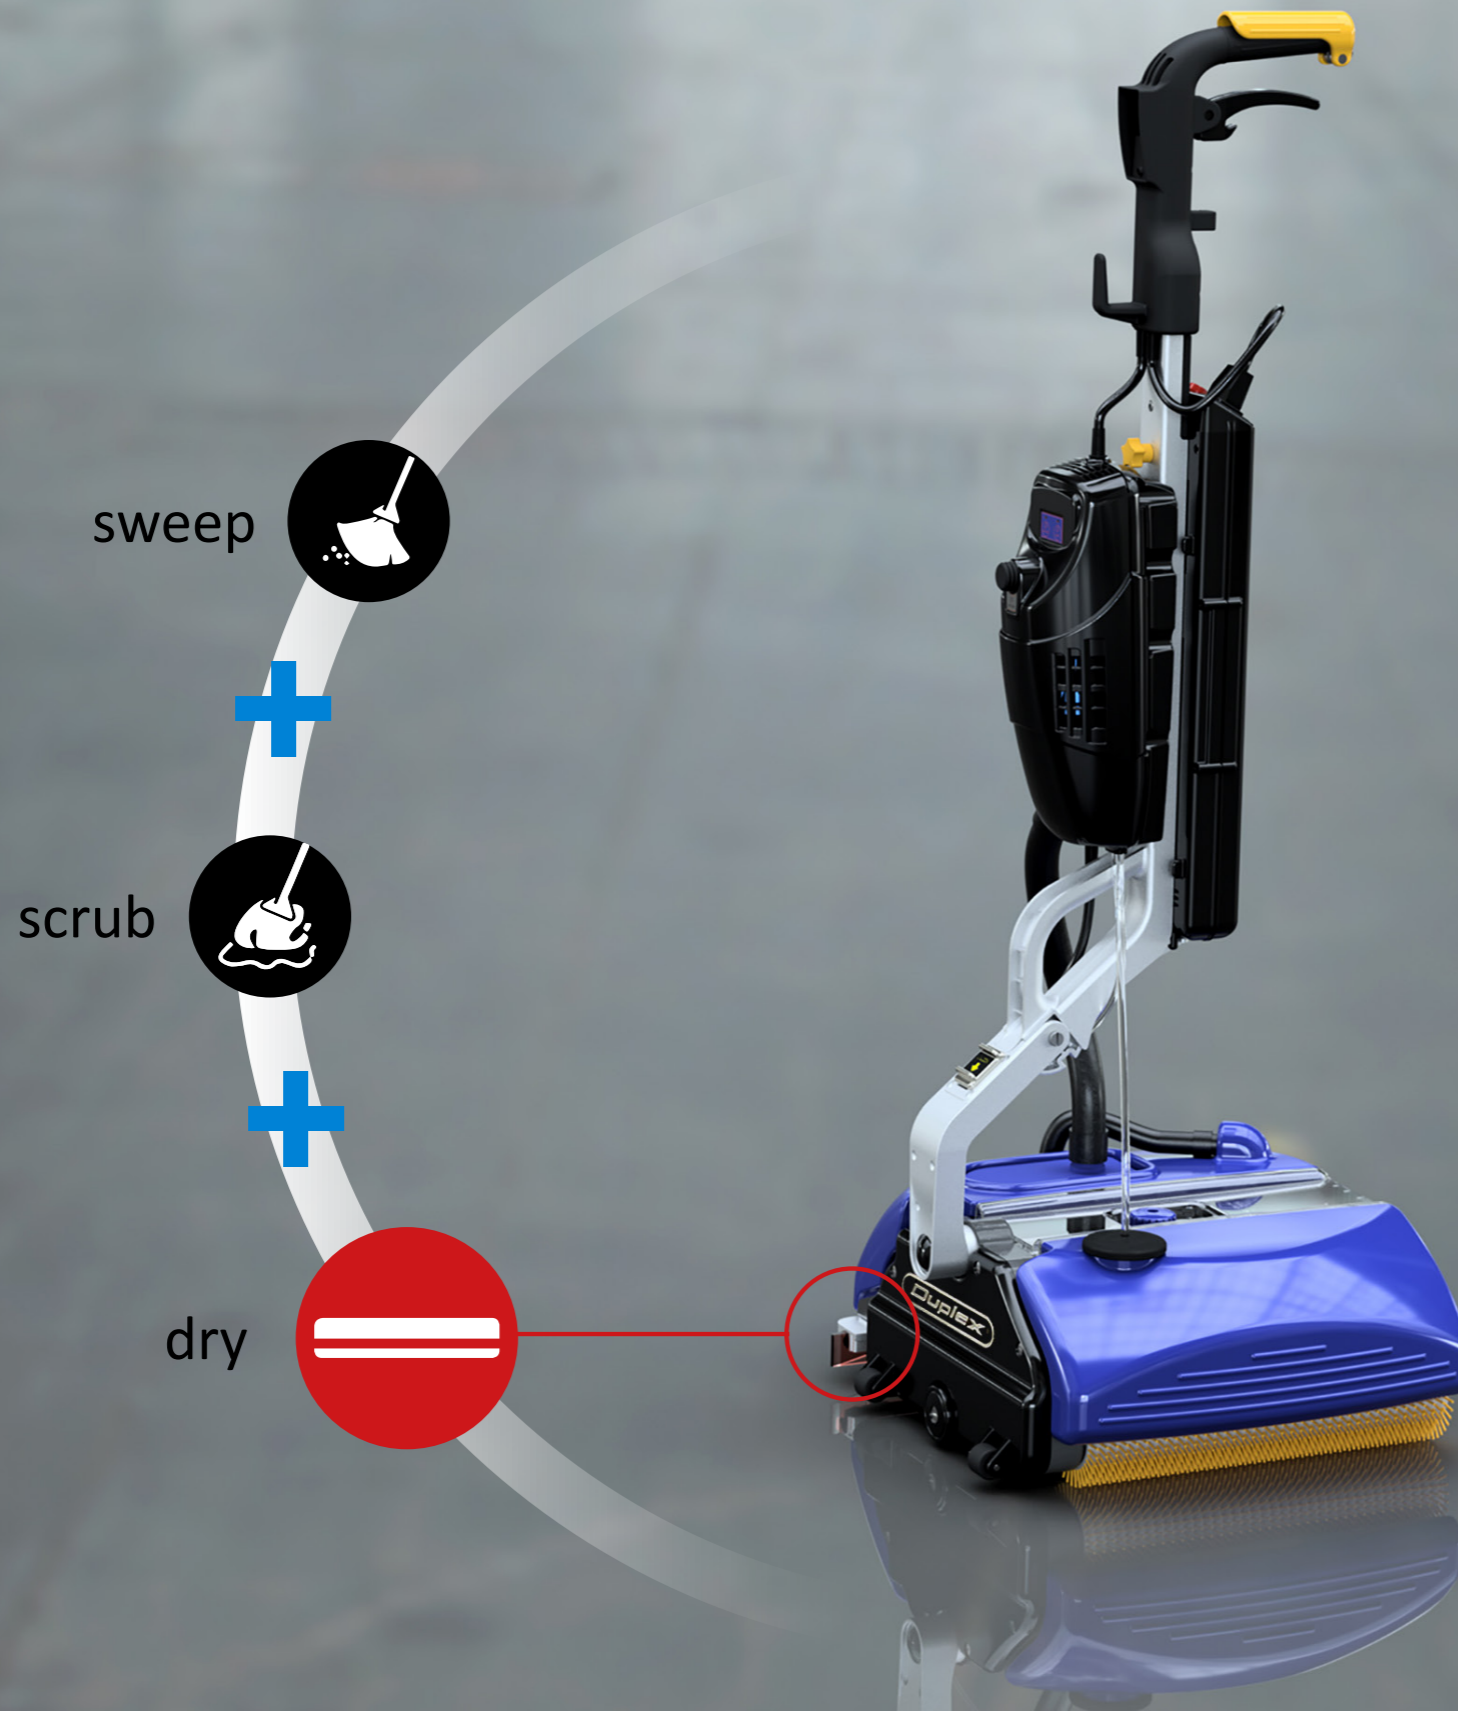

DUPLEX TURBO

COMPACT
HIGH PERFORMANCE
MULTIFLOOR CLEANER

Productive

sweep

Dirt and particles
collection

scrub

Twice more performant than
a traditional machine thanks
to the new Duplex concept

dry

High drying performance
also in tile grouts

Unique

bi-directional

Wash and dry in both
directions thanks to
new Duplex concept

multi surface

The first compact scrubber dryer
for floors and carpets

target market